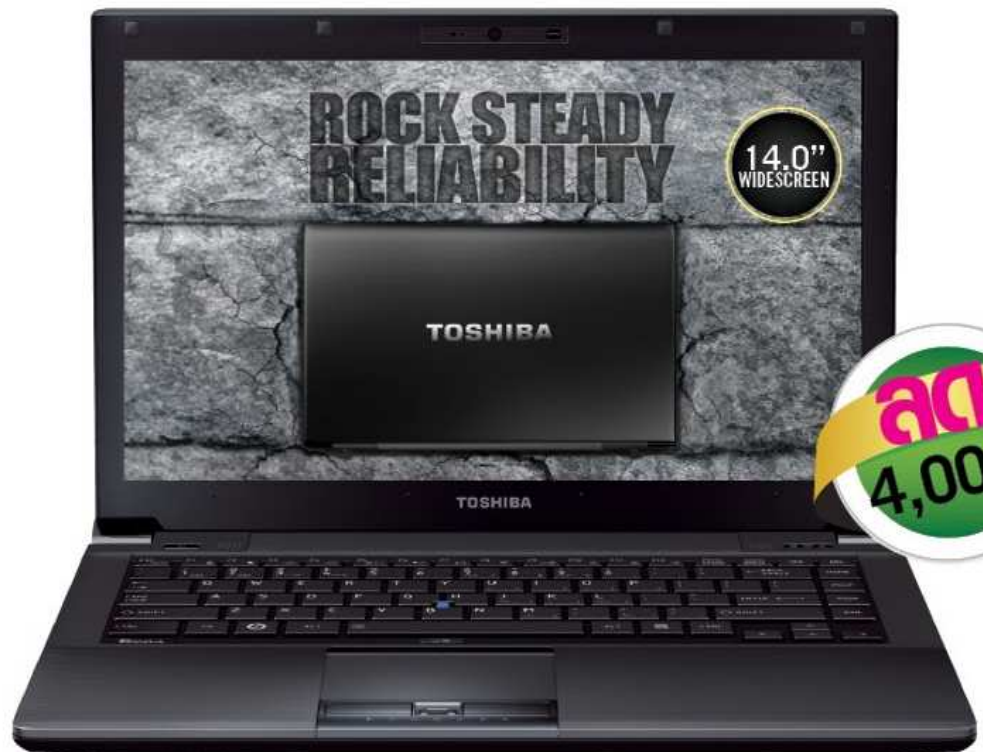

TECRA R840

หุ่นส่วนธุรกิจที่ปลอดภัย
และไว้วางใจได้เสมอ

14.0" WIDESCREEN

TECRA R840-2005XT
Part No: PT42CL-001006

42,590 **38,590** NEW

- Intel® Core™ i5-2410M processor (with Turbo Boost Technology up to 2.9GHz, 2.3GHz, 3M Cache)
- Genuine Windows® 7 Professional
- 4096MB DDR3 1333MHz SDRAM expandable to 8192MB
- 500GB SATA (7200rpm) with shock absorbers HDD
- Ultra-slim DVD SuperMulti Double Layer Drive
- AMD Radeon™ HD 6450M up to 2294MB
- Built-in Web Camera
- Bluetooth V3.0 w/ High Speed Technology
- 3-year carry-in International Limited Warranty (parts & labor)

FREE • Carrying Case มูลค่า 1,990.-

TECRA R840-2033XT
Part No: PT42CL-00N00F

44,990 **40,990**

- Intel® Core™ i5-2430M processor (with Turbo Boost Technology up to 3.0GHz, 2.4GHz, 3M Cache)
- Genuine Windows® 7 Professional
- 4096MB DDR3 1333MHz SDRAM expandable to 8192MB
- 640GB SATA (7200rpm) with shock absorbers HDD
- Ultra-slim DVD SuperMulti Double Layer Drive
- AMD Radeon™ HD 6450M up to 2294MB
- Built-in Web Camera
- Bluetooth V3.0 w/ High Speed Technology
- 3-year carry-in International Limited Warranty (parts & labor)

FREE • Carrying Case มูลค่า 1,990.-

TECRA R840-2030UT
Part No: PT42HL-00M009

42,990 **38,990**

- Intel® Core™ i5-2430M processor (with Turbo Boost Technology up to 3.0GHz, 2.4GHz, 3M Cache)
- Genuine Windows® 7 Professional
- 4096MB DDR3 1333MHz SDRAM expandable to 8192MB
- 500GB SATA (7200rpm) with shock absorbers HDD
- Ultra-slim DVD SuperMulti Double Layer Drive
- Built-in Web Camera
- Bluetooth V3.0 w/ High Speed Technology
- 1-year carry-in International Limited Warranty (parts & labor)

FREE • Carrying Case มูลค่า 1,990.-

TECRA R840-2004XT
Part No: PT429L-017015

48,990 **44,990** NEW

- Intel® Core™ i7-2620M processor (with Turbo Boost Technology up to 3.4GHz, 2.7GHz, 4M Cache)
- Genuine Windows® 7 Professional
- 4096MB DDR3 1333MHz SDRAM expandable to 8192MB
- 500GB SATA (7200rpm) with shock absorbers HDD
- Ultra-slim DVD SuperMulti Double Layer Drive
- AMD Radeon™ HD 6450M up to 2294MB
- Built-in Web Camera
- Bluetooth V3.0 w/ High Speed Technology
- 3-year carry-in International Limited Warranty (parts & labor)

FREE • Carrying Case มูลค่า 1,990.-